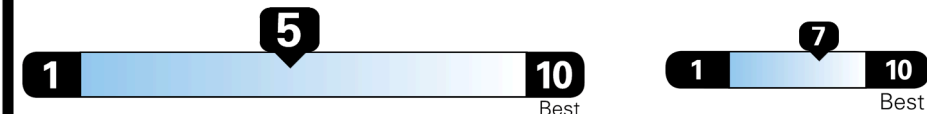

EPA DOT Fuel Economy and Environment

Gasoline Vehicle

Fuel Economy
25 MPG
combined city/hwy
4.0 gallons per 100 miles

Small SUVs range from 14 to 123 MPG. The best vehicle rates 132 MPGe.

23 city
28 highway

You spend $750 more in fuel costs over 5 years compared to the average new vehicle.

Annual fuel cost $1,750

Fuel Economy & Greenhouse Gas Rating (tailpipe only)   Smog Rating (tailpipe only)

This vehicle emits 351 grams CO₂ per mile. The best emits 0 grams per mile (tailpipe only). Producing and distributing fuel also create emissions; learn more at fueleconomy.gov.

Actual results will vary for many reasons, including driving conditions and how you drive and maintain your vehicle. The average new vehicle gets 28 MPG and costs $8,000 to fuel over 5 years. Cost estimates are based on 15,000 miles per year at $ 2.95 per gallon. MPGe is miles per gasoline gallon equivalent. Vehicle emissions are a significant cause of climate change and smog.

fueleconomy.gov

Calculate personalized estimates and compare vehicles

Manufacturer's suggested retail price includes manufacturer's recommended pre-delivery service. Gasoline license and title fees state and local taxes and dealer installed options and accessories are not included in the manufacturer's suggested retail price. This label has been affixed to this vehicle by Hyundai Motor America, pursuant to the requirements of 15 U.S.C. 1231 et seq. which prohibits its removal or alteration prior to delivery to the ultimate purchaser.

PARTS CONTENT INFORMATION FOR VEHICLE IN THIS CARLINE:
U.S./CANADIAN PARTS CONTENT: 50 %
MAJOR SOURCES OF FOREIGN PARTS CONTENT: KOREA: 35 %

Note: Parts content does not include final assembly, distribution, or other non-parts costs.

FOR THIS VEHICLE:
FINAL ASSEMBLY POINT: MONTGOMERY, ALABAMA, U.S.A.
COUNTRY OF ORIGIN:
ENGINE: U.S.A.
TRANSMISSION: U.S.A.

177 A 1