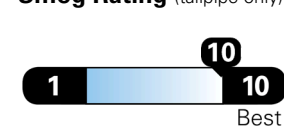

Smog Rating (tailpipe only)