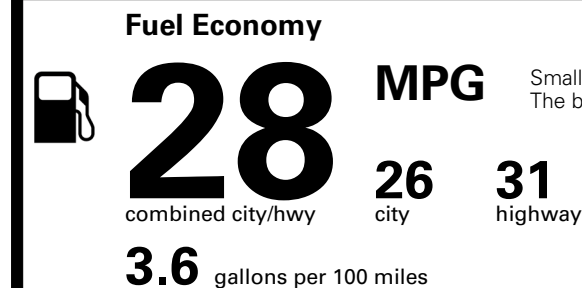

Inland Freight & Handling : \$1,600.00
Total Price : **\$34,690.00**

Proudly Supporting Hyundai Hope On Wheels and the Fight Against Pediatric Cancer Since 1998.

Fuel Economy and Environment

Gasoline Vehicle

Small SUVs range from 14 to 125 MPG. The best vehicle rates 146 MPGe.

You spend \$250
 more in fuel costs over 5 years compared to the average new vehicle.

Annual fuel cost
\$1,750

Fuel Economy & Greenhouse Gas Rating (tailpipe only)