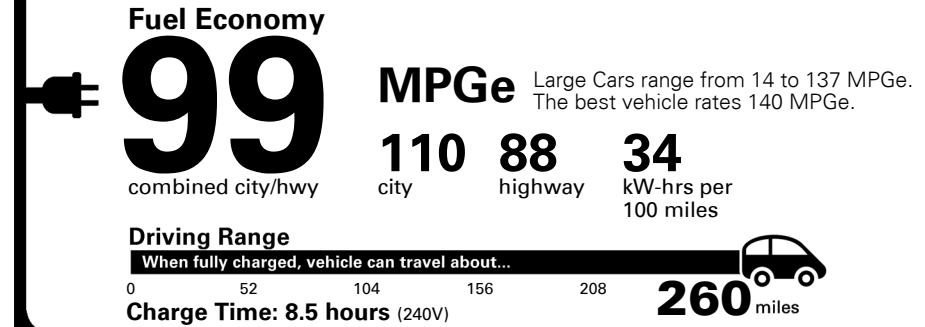

VIN: KM8KRDDF0RU264860

Edmunds Top Rated Electric SUV of 2023

EPA DOT Fuel Economy and Environment

Electric Vehicle

You save \$6,000 in fuel costs over 5 years compared to the average new vehicle.

Annual fuel cost \$750

Fuel Economy & Greenhouse Gas Rating (tailpipe only)

This vehicle emits 0 grams CO₂ per mile. The best emits 0 grams per mile (tailpipe only). Does not include emission from generating electricity; learn more at fueleconomy.gov.