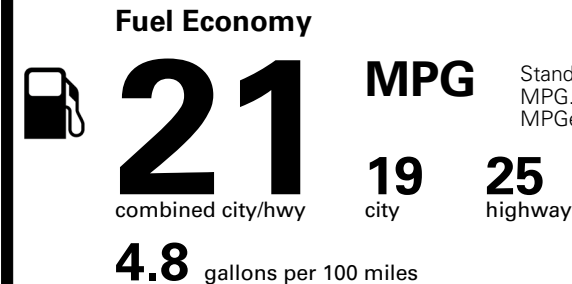

Inland Freight & Handling : \$1,600.00
Total Price : \$48,120.00

Proudly Supporting Hyundai Hope On Wheels and the Fight Against Pediatric Cancer Since 1998.

Fuel Economy and Environment

Gasoline Vehicle

Standard SUVs range from 12 to 115 MPG. The best vehicle rates 146 MPGe.

You spend **\$3,250** more in fuel costs over 5 years compared to the average new vehicle.

Annual fuel cost **\$2,350**

Fuel Economy & Greenhouse Gas Rating (tailpipe only)